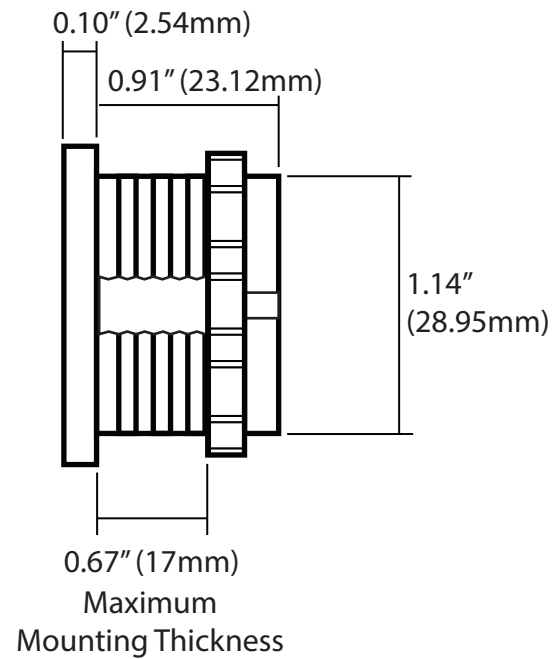

Panel Mount Housing for Two Powerpoles

SKU: PanelPole (Body)

<https://powerwerx.com/panelpole-panel-mount-powerpole-housing>

Panel Mount Housing for Two Powerpoles

SKU: PanelPole
(Cover)