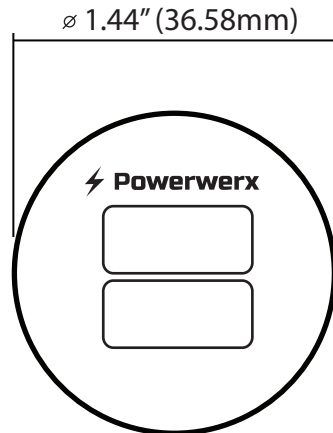

Panel Mount Housing for Two Powerpoles

SKU: PanelPole (Body)

<https://powerwerx.com/panelpole-panel-mount-powerpole-housing>

Panel Mount Housing for Two Powerpoles

SKU: PanelPole
(Cover)