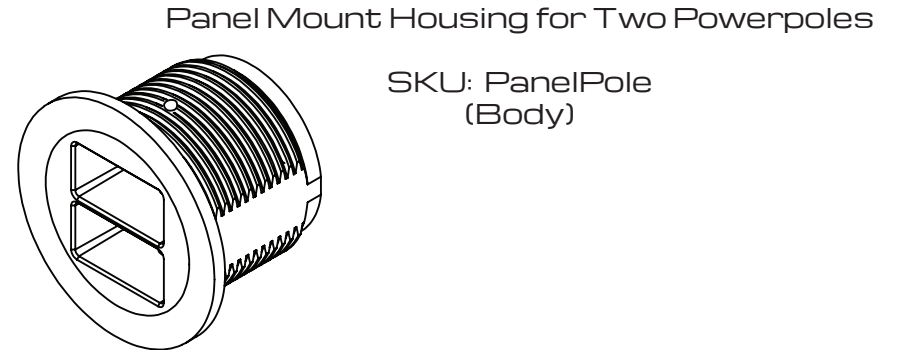

Panel Mount Housing for Two Powerpoles

SKU: PanelPole (Body)

<https://powerwerx.com/panelpole-panel-mount-powerpole-housing>

Panel Mount Housing for Two Powerpoles

SKU: PanelPole
(Cover)