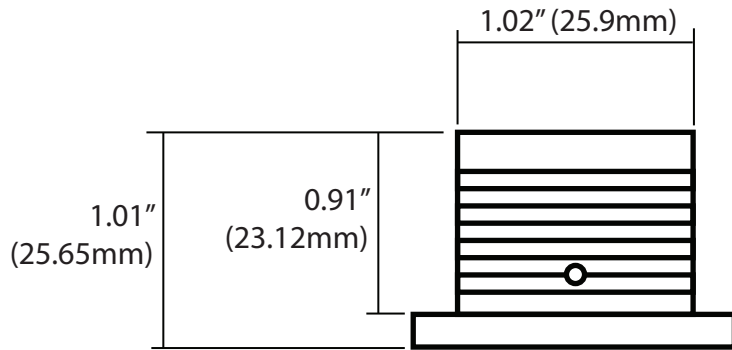

Panel Mount Housing for Two Powerpoles

SKU: PanelPole (Body)

<https://powerwerx.com/panelpole-panel-mount-powerpole-housing>

Panel Mount Housing for Two Powerpoles

SKU: PanelPole
(Cover)